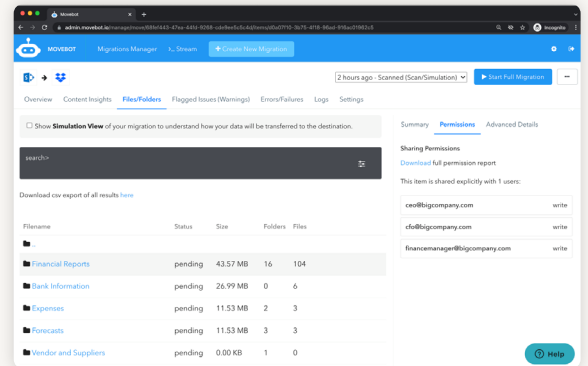

Movebot is backed by scalable and high-performant cloud technology and provides a fully intuitive web dashboard that offers full transparency and reporting on your migration—pre, during and post.

Expedite your migration with parallel loading, Dropbox API call optimization and Movebot’s fully managed scalable technology. Automatically map permissions, ownership, and directory structure from on-premises and cloud systems to transfer the right levels of access and file structures to Dropbox.

Robust Analytics

Analyze file server and cloud content and associated permissions based on file age, type, last modified, size, owner, and more to gain insight into data mapping pre-migration. Monitor file transfer jobs in-flight with real-time reporting, visualization, and event logging. Validate migration success with comprehensive and downloadable transfer reports.

Professional Services

Before even transferring a file, run a discovery scan and get a breakdown of your source platforms data structure and plan your migration accordingly. Movebot will then simplify your migration and optimize it automatically to ensure all goes to plan, as fast and as safe as possible.

Then set your migration up for success with Movebot Professional Services. Receive professional support focused on initial setup, configuration, and general migration training for added confidence and technical expertise.

Get a comprehensive breakdown of your data before moving a file