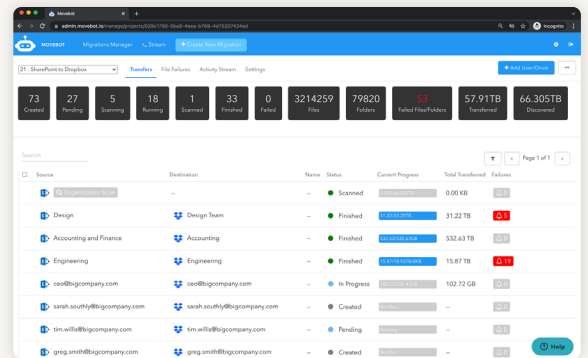

Simple and easy to use web interface that scales with your migration

To learn more about pricing and availability for Dropbox Data Migration, powered by Movebot, talk to our team at: dropbox.com/enterprise/contact.